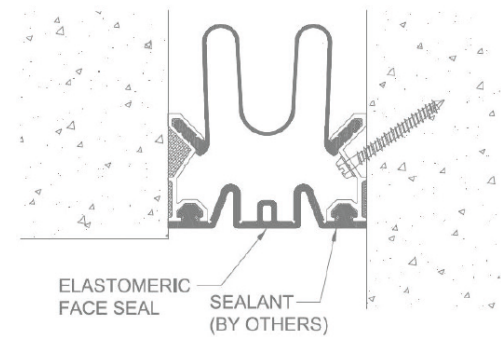

### MOVEMENT

- Thermal: Horizontal and Vertical
- Seismic: Lateral Shear

**MOUNTING** Recessed

**JOINT SIZE** 2 inches to 24 inches

**LENGTH** Continuous

**APPLICATION** Exterior

**INSTALLATION** Wall or Ceiling

**OPTIONS** Additional size and material options available upon request.

WALL/CEILING-TO-WALL/CEILING

WALL/CEILING-TO-CORNER

MODEL	APPLICATION	JOINT SIZE AT MEAN T°F	EXPOSED SIGHT LINE	TOTAL MOVEMENT
EWJ-200	Wall/Ceiling to Wall/Ceiling	2" (51mm)	2" (51mm)	2" (51mm)
EWJ-300	Wall/Ceiling to Wall/Ceiling	3" (76mm)	3" (76mm)	3" (76mm)
EWJ-400	Wall/Ceiling to Wall/Ceiling	4" (102mm)	4" (102mm)	4" (102mm)
EWJ-500	Wall/Ceiling to Wall/Ceiling	5" (127mm)	5" (127mm)	5" (127mm)
EWJ-600	Wall/Ceiling to Wall/Ceiling	6" (152mm)	6" (152mm)	6" (152mm)
EWJ-800	Wall/Ceiling to Wall/Ceiling	8" (203mm)	8" (203mm)	8" (203mm)
EWJ-900	Wall/Ceiling to Wall/Ceiling	9" (229mm)	9" (229mm)	9" (229mm)
EWJ-1000	Wall/Ceiling to Wall/Ceiling	10" (254mm)	10" (254mm)	10" (254mm)
EWJ-1200	Wall/Ceiling to Wall/Ceiling	12" (305mm)	12" (305mm)	12" (305mm)

MODEL	APPLICATION	JOINT SIZE AT MEAN T°F	EXPOSED SIGHT LINE	TOTAL MOVEMENT
EWJ-1500	Wall/Ceiling to Wall/Ceiling	15" (381mm)	15" (381mm)	15" (381mm)
EWJ-1600	Wall/Ceiling to Wall/Ceiling	16" (406mm)	16" (406mm)	16" (406mm)
EWJ-1800	Wall/Ceiling to Wall/Ceiling	18" (457mm)	18" (457mm)	18" (457mm)
EWJ-2000	Wall/Ceiling to Wall/Ceiling	20" (508mm)	20" (508mm)	20" (508mm)
EWJ-2400	Wall/Ceiling to Wall/Ceiling	24" (610mm)	24" (610mm)	24" (610mm)
EWJ-200W	Wall/Ceiling to Corner	2" (51mm)	2" (51mm)	2" (51mm)
EWJ-300W	Wall/Ceiling to Corner	3" (76mm)	3" (76mm)	3" (76mm)
EWJ-400W	Wall/Ceiling to Corner	4" (102mm)	4" (102mm)	4" (102mm)