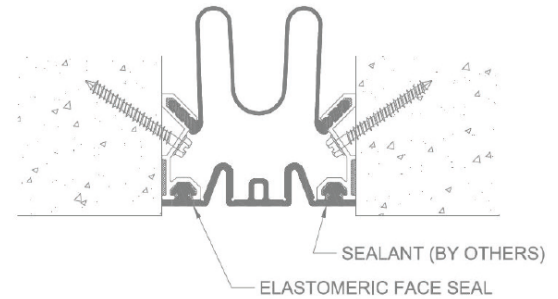

### MOVEMENT

- Thermal: Horizontal and Vertical
- Seismic: Lateral Shear

**MOUNTING** Recessed

**JOINT SIZE** 2 inches to 24 inches

**LENGTH** Continuous

**APPLICATION** Exterior

**INSTALLATION** Wall or Ceiling

**OPTIONS** Additional size and material options available upon request.

WALL/CEILING-TO-WALL/CEILING

WALL/CEILING-TO-CORNER

MODEL	APPLICATION	JOINT SIZE AT MEAN T°F	EXPOSED SIGHT LINE	TOTAL MOVEMENT
EWJ-200	Wall/Ceiling to Wall/Ceiling	2" (51mm)	2" (51mm)	2" (51mm)
EWJ-300	Wall/Ceiling to Wall/Ceiling	3" (76mm)	3" (76mm)	3" (76mm)
EWJ-400	Wall/Ceiling to Wall/Ceiling	4" (102mm)	4" (102mm)	4" (102mm)
EWJ-500	Wall/Ceiling to Wall/Ceiling	5" (127mm)	5" (127mm)	5" (127mm)
EWJ-600	Wall/Ceiling to Wall/Ceiling	6" (152mm)	6" (152mm)	6" (152mm)
EWJ-800	Wall/Ceiling to Wall/Ceiling	8" (203mm)	8" (203mm)	8" (203mm)
EWJ-900	Wall/Ceiling to Wall/Ceiling	9" (229mm)	9" (229mm)	9" (229mm)
EWJ-1000	Wall/Ceiling to Wall/Ceiling	10" (254mm)	10" (254mm)	10" (254mm)
EWJ-1200	Wall/Ceiling to Wall/Ceiling	12" (305mm)	12" (305mm)	12" (305mm)

MODEL	APPLICATION	JOINT SIZE AT MEAN T°F	EXPOSED SIGHT LINE	TOTAL MOVEMENT
EWJ-1500	Wall/Ceiling to Wall/Ceiling	15" (381mm)	15" (381mm)	15" (381mm)
EWJ-1600	Wall/Ceiling to Wall/Ceiling	16" (406mm)	16" (406mm)	16" (406mm)
EWJ-1800	Wall/Ceiling to Wall/Ceiling	18" (457mm)	18" (457mm)	18" (457mm)
EWJ-2000	Wall/Ceiling to Wall/Ceiling	20" (508mm)	20" (508mm)	20" (508mm)
EWJ-2400	Wall/Ceiling to Wall/Ceiling	24" (610mm)	24" (610mm)	24" (610mm)
EWJ-200W	Wall/Ceiling to Corner	2" (51mm)	2" (51mm)	2" (51mm)
EWJ-300W	Wall/Ceiling to Corner	3" (76mm)	3" (76mm)	3" (76mm)
EWJ-400W	Wall/Ceiling to Corner	4" (102mm)	4" (102mm)	4" (102mm)