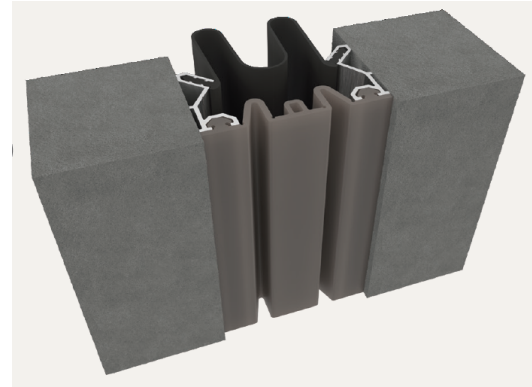

## FEATURES

**WEATHER RESISTANT** The combination of the visual seal and moisture barrier ensures the elements are kept outside.

**CONTINUOUS SIGHT LINE** This system can be used on wall, ceilings and corners to provide seamless and continuous aesthetics.

### MOVEMENT

- Thermal: Horizontal and Vertical
- Seismic: Lateral Shear

**MOUNTING** Recessed

**JOINT SIZE** 2 inches to 24 inches

**LENGTH** Continuous

**APPLICATION** Exterior

**INSTALLATION** Wall or Ceiling

**OPTIONS** Additional size and material options available upon request.

WALL/CEILING-TO-WALL/CEILING

WALL/CEILING-TO-CORNER

MODEL	APPLICATION	JOINT SIZE AT MEAN T°F	EXPOSED SIGHT LINE	TOTAL MOVEMENT
EWJ-200	Wall/Ceiling to Wall/Ceiling	2" (51mm)	2" (51mm)	2" (51mm)
EWJ-300	Wall/Ceiling to Wall/Ceiling	3" (76mm)	3" (76mm)	3" (76mm)
EWJ-400	Wall/Ceiling to Wall/Ceiling	4" (102mm)	4" (102mm)	4" (102mm)
EWJ-500	Wall/Ceiling to Wall/Ceiling	5" (127mm)	5" (127mm)	5" (127mm)
EWJ-600	Wall/Ceiling to Wall/Ceiling	6" (152mm)	6" (152mm)	6" (152mm)
EWJ-800	Wall/Ceiling to Wall/Ceiling	8" (203mm)	8" (203mm)	8" (203mm)
EWJ-900	Wall/Ceiling to Wall/Ceiling	9" (229mm)	9" (229mm)	9" (229mm)
EWJ-1000	Wall/Ceiling to Wall/Ceiling	10" (254mm)	10" (254mm)	10" (254mm)
EWJ-1200	Wall/Ceiling to Wall/Ceiling	12" (305mm)	12" (305mm)	12" (305mm)