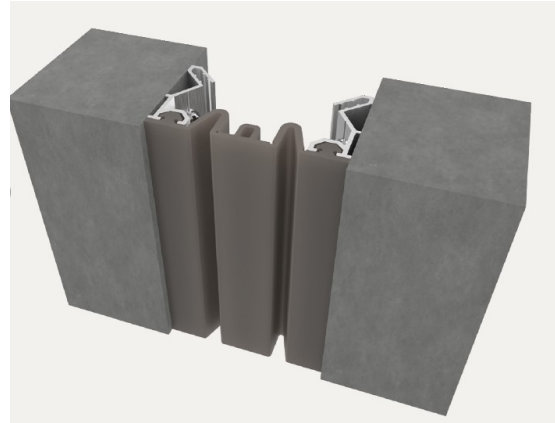

ELCH Series - Interior Recessed

Interior Joints (Wall)

FEATURES

MAXIMUM MOVEMENT "V" seal design allows for maximum thermal and seismic movement

CONTINUOUS SIGHT LINE This system can be used on walls, ceilings and corners to provide seamless and continuous aesthetics

DETAILS

MATERIAL

6063-T6 Aluminum and Santoprene Seal, Meets ASTM B209

FINISH Mill

MOVEMENT

- Thermal: Horizontal and Vertical
- Seismic: Lateral Shear

MOUNTING Recessed

JOINT SIZE 2 inches to 24 inches

LENGTH Continuous

APPLICATION Interior

INSTALLATION Wall or Ceiling

OPTIONS Additional size and material options available upon request

WALL/CEILING-TO-WALL/CEILING

WALL/CEILING-TO-CORNER

SEAL COLORS

Beige

White

Gray

Black

MODELS

MODEL	APPLICATION	JOINT SIZE AT MEAN T°F	EXPOSED SIGHT LINE	TOTAL MOVEMENT
ELCH-200	Wall/Ceiling to Wall/Ceiling	2" (51mm)	2" (51mm)	2" (51mm)
ELCH-300	Wall/Ceiling to Wall/Ceiling	3" (76mm)	3" (76mm)	3" (76mm)
ELCH-400	Wall/Ceiling to Wall/Ceiling	4" (102mm)	4" (102mm)	4" (102mm)
ELCH-500	Wall/Ceiling to Wall/Ceiling	5" (127mm)	5" (127mm)	5" (127mm)
ELCH-600	Wall/Ceiling to Wall/Ceiling	6" (152mm)	6" (152mm)	6" (152mm)
ELCH-800	Wall/Ceiling to Wall/Ceiling	8" (203mm)	8" (203mm)	8" (203mm)
ELCH-900	Wall/Ceiling to Wall/Ceiling	9" (229mm)	9" (229mm)	9" (229mm)
ELCH-1000	Wall/Ceiling to Wall/Ceiling	10" (254mm)	10" (254mm)	10" (254mm)
ELCH-1200	Wall/Ceiling to Wall/Ceiling	12" (305mm)	12" (305mm)	12" (305mm)