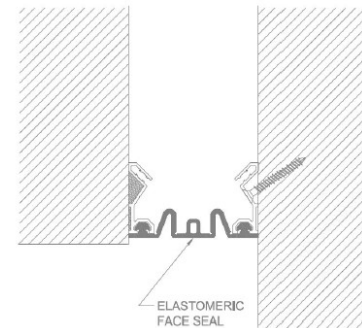

DETAILS

MATERIAL

6063-T6 Aluminum and Santoprene Seal, Meets ASTM B209

FINISH Mill

MOVEMENT

- Thermal: Horizontal and Vertical
- Seismic: Lateral Shear

MOUNTING Recessed

JOINT SIZE 2 inches to 24 inches

LENGTH Continuous

APPLICATION Interior

INSTALLATION Wall or Ceiling

OPTIONS Additional size and material options available upon request

WALL/CEILING-TO-WALL/CEILING

WALL/CEILING-TO-CORNER

SEAL COLORS

Beige

White

Gray

Black

MODELS

MODEL	APPLICATION	JOINT SIZE AT MEAN T°F	EXPOSED SIGHT LINE	TOTAL MOVEMENT
ELCH-200	Wall/Ceiling to Wall/Ceiling	2" (51mm)	2" (51mm)	2" (51mm)
ELCH-300	Wall/Ceiling to Wall/Ceiling	3" (76mm)	3" (76mm)	3" (76mm)
ELCH-400	Wall/Ceiling to Wall/Ceiling	4" (102mm)	4" (102mm)	4" (102mm)
ELCH-500	Wall/Ceiling to Wall/Ceiling	5" (127mm)	5" (127mm)	5" (127mm)
ELCH-600	Wall/Ceiling to Wall/Ceiling	6" (152mm)	6" (152mm)	6" (152mm)
ELCH-800	Wall/Ceiling to Wall/Ceiling	8" (203mm)	8" (203mm)	8" (203mm)
ELCH-900	Wall/Ceiling to Wall/Ceiling	9" (229mm)	9" (229mm)	9" (229mm)
ELCH-1000	Wall/Ceiling to Wall/Ceiling	10" (254mm)	10" (254mm)	10" (254mm)
ELCH-1200	Wall/Ceiling to Wall/Ceiling	12" (305mm)	12" (305mm)	12" (305mm)

MODEL	APPLICATION	JOINT SIZE AT MEAN T°F	EXPOSED SIGHT LINE	TOTAL MOVEMENT
ELCH-1500	Wall/Ceiling to Wall/Ceiling	15" (381mm)	15" (381mm)	15" (381mm)
ELCH-1600	Wall/Ceiling to Wall/Ceiling	16" (406mm)	16" (406mm)	16" (406mm)
ELCH-1800	Wall/Ceiling to Wall/Ceiling	18" (457mm)	18" (457mm)	18" (457mm)
ELCH-2000	Wall/Ceiling to Wall/Ceiling	20" (508mm)	20" (508mm)	20" (508mm)
ELCH-2400	Wall/Ceiling to Wall/Ceiling	24" (610mm)	24" (610mm)	24" (610mm)
ELCH-200W	Wall/Ceiling to Corner	2" (51mm)	2" (51mm)	2" (51mm)
ELCH-300W	Wall/Ceiling to Corner	3" (76mm)	3" (76mm)	3" (76mm)
ELCH-400W	Wall/Ceiling to Corner	4" (102mm)	4" (102mm)	4" (102mm)