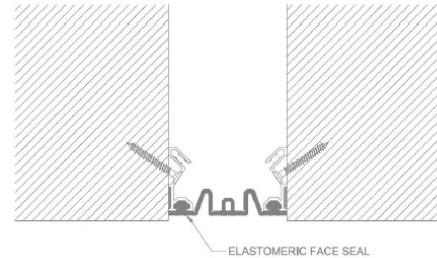

DETAILS

MATERIAL

6063-T6 Aluminum and Santoprene Seal, Meets ASTM B209

FINISH Mill

MOVEMENT

- Thermal: Horizontal and Vertical
- Seismic: Lateral Shear

MOUNTING Recessed

JOINT SIZE 2 inches to 24 inches

LENGTH Continuous

APPLICATION Interior

INSTALLATION Wall or Ceiling

OPTIONS Additional size and material options available upon request

WALL/CEILING-TO-WALL/CEILING

WALL/CEILING-TO-CORNER

SEAL COLORS

Beige

White

Gray

Black

MODELS

MODEL	APPLICATION	JOINT SIZE AT MEAN T°F	EXPOSED SIGHT LINE	TOTAL MOVEMENT
ELCH-200	Wall/Ceiling to Wall/Ceiling	2" (51mm)	2" (51mm)	2" (51mm)
ELCH-300	Wall/Ceiling to Wall/Ceiling	3" (76mm)	3" (76mm)	3" (76mm)
ELCH-400	Wall/Ceiling to Wall/Ceiling	4" (102mm)	4" (102mm)	4" (102mm)
ELCH-500	Wall/Ceiling to Wall/Ceiling	5" (127mm)	5" (127mm)	5" (127mm)
ELCH-600	Wall/Ceiling to Wall/Ceiling	6" (152mm)	6" (152mm)	6" (152mm)
ELCH-800	Wall/Ceiling to Wall/Ceiling	8" (203mm)	8" (203mm)	8" (203mm)
ELCH-900	Wall/Ceiling to Wall/Ceiling	9" (229mm)	9" (229mm)	9" (229mm)
ELCH-1000	Wall/Ceiling to Wall/Ceiling	10" (254mm)	10" (254mm)	10" (254mm)
ELCH-1200	Wall/Ceiling to Wall/Ceiling	12" (305mm)	12" (305mm)	12" (305mm)

MODEL	APPLICATION	JOINT SIZE AT MEAN T°F	EXPOSED SIGHT LINE	TOTAL MOVEMENT
ELCH-1500	Wall/Ceiling to Wall/Ceiling	15" (381mm)	15" (381mm)	15" (381mm)
ELCH-1600	Wall/Ceiling to Wall/Ceiling	16" (406mm)	16" (406mm)	16" (406mm)
ELCH-1800	Wall/Ceiling to Wall/Ceiling	18" (457mm)	18" (457mm)	18" (457mm)
ELCH-2000	Wall/Ceiling to Wall/Ceiling	20" (508mm)	20" (508mm)	20" (508mm)
ELCH-2400	Wall/Ceiling to Wall/Ceiling	24" (610mm)	24" (610mm)	24" (610mm)
ELCH-200W	Wall/Ceiling to Corner	2" (51mm)	2" (51mm)	2" (51mm)
ELCH-300W	Wall/Ceiling to Corner	3" (76mm)	3" (76mm)	3" (76mm)
ELCH-400W	Wall/Ceiling to Corner	4" (102mm)	4" (102mm)	4" (102mm)